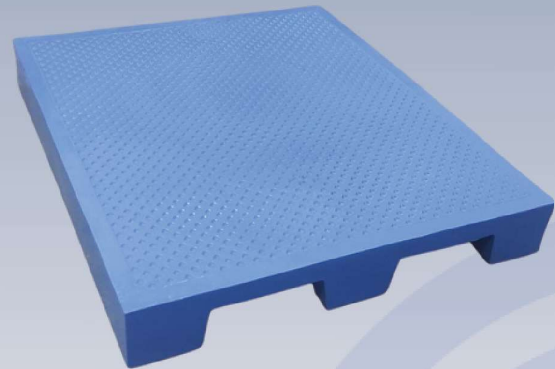

Pallet -1 (2 way) / (4 way)

PT-2

Dimension :L: 1200mm,W:1000mm,H:150mm

Available Colors