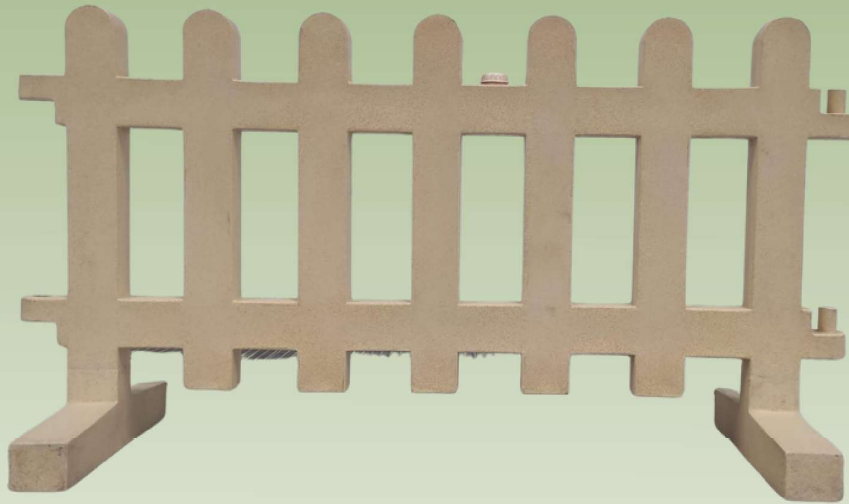

Builder Chute

BC-01

Dimension : Top Dia: 590mm, Bottom Dia: 440mm
H:1100mm

Available Colors

Intermediate Section

BCIS-01

Dimension : Top Dia: 590mm, Bottom Dia:
440mm H:1060mm

Available Colors

PRACTICALITY MEETS... COMFORT

Double Seat Bench

DSB-01

Dimension : L: 1430mm,W:700mm,H:800mm

Available Colors

GARDEN FENCE

GF-01

Dimension : L:1900mm,W:88mm,H:1000mm, Pin Height: 195mm