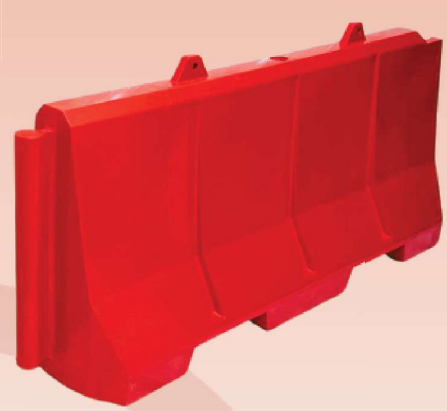

**Road Safety Barrier
120 ILN2**

IL RB120-N2

Dimension : L: 1960mm,W:510mm,H:800mm

Available Colors